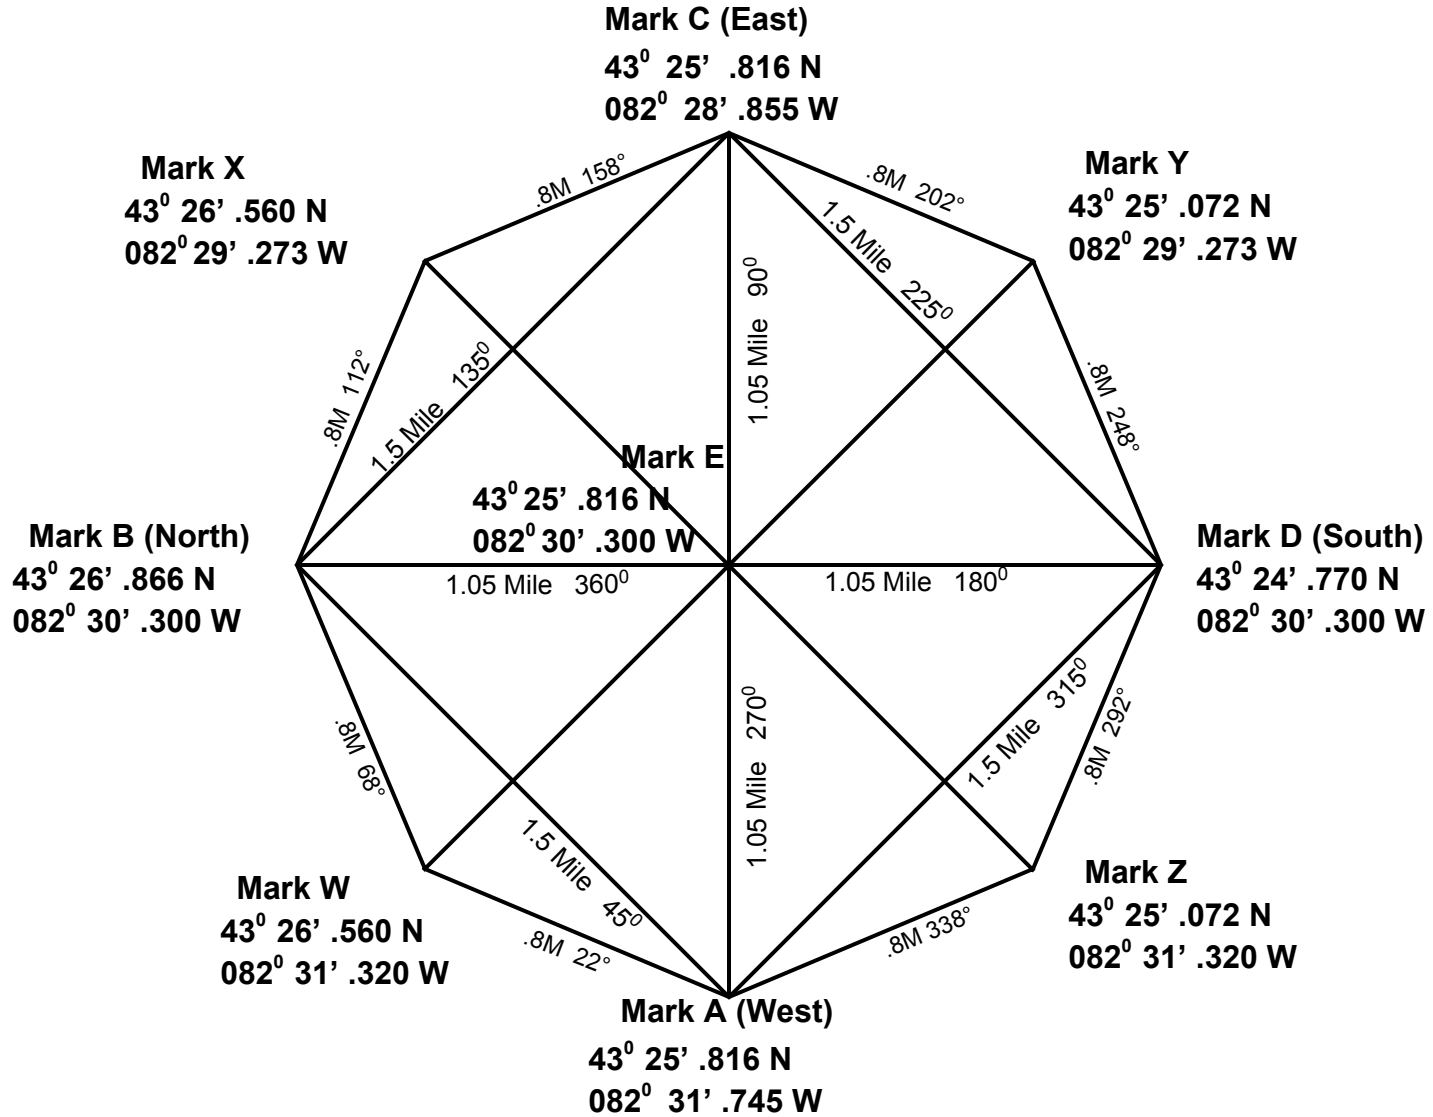

# BSSC RACE COURSE

**Breakwall**

FI R 4s